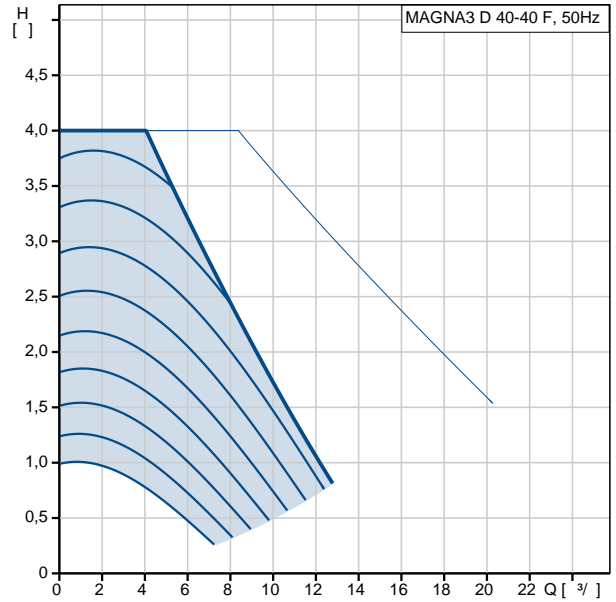

MAGNA3 D 40-40 F
97924461
EAN : 5710626495399
1.520,34 UER
6.8 ^{3/}
2.6
TF : 40
110
CE,VDE,EAC,CN
ROHS,WEEE
D

EN-GJL-250
ASTM A48-250B
PES 30%GF

0 .. 40 °C

10
DIN
DN 40
PN6/10
220

-10 .. 110 °C

60 °C

983.2 / ³

-P1: 12 .. 98

50 Hz

1 x 230

0.11 .. 0.87 A

(IEC 34-5): X4D

(IEC 85): F

(EEI): 0.19

19.9

20.6

0.053 ³

Norwegian NRF no.: 9042351

C : DE

8413703000