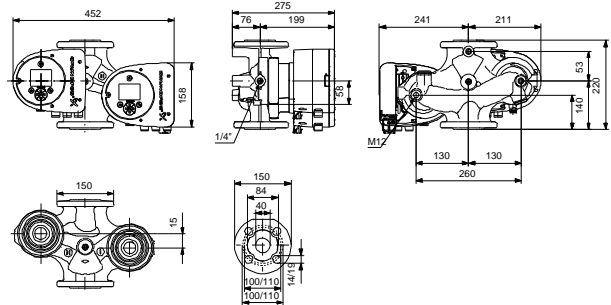

MAGNA3 D 40-40 F
97924461
EAN : 5710626495399
1.520,34 UER
6.8 ^{3/}
2.6
TF : 40
110
CE,VDE,EAC,CN
ROHS,WEEE
D

EN-GJL-250
ASTM A48-250B
PES 30%GF

0 .. 40 °C

10
DIN
DN 40
PN6/10
220

-10 .. 110 °C

60 °C

983.2 / ³

-P1: 12 .. 98

50 Hz

1 x 230

0.11 .. 0.87 A

(IEC 34-5): X4D

(IEC 85): F

(EEI): 0.19

19.9

20.6

0.053 ³

Norwegian NRF no.: 9042351

C : DE

8413703000