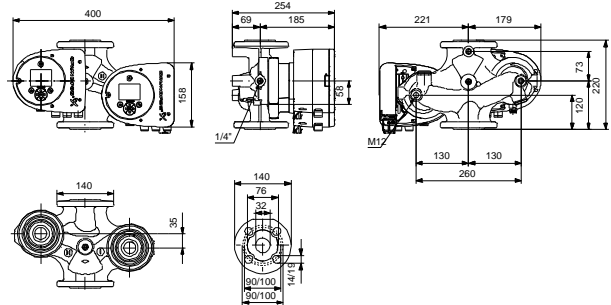

MAGNA3 D 32-40 F
98333840
EAN : 5710629850843
1.219,49 UER
4.6 ^{3/}
3
TF : 40
110
CE,VDE,EAC,CN
ROHS,WEEE
D

EN-GJL-250
ASTM A48-250B
PES 30%GF

0 .. 40 °C

10
DIN
DN 32
PN6/10
220

-10 .. 110 °C

60 °C

983.2 / ³

-P1: 9 .. 66

50 Hz

1 x 230

0.09 .. 0.61 A

(IEC 34-5): X4D

(IEC 85): F

(EEI): 0.19

15.6

16.3

0.053 ³

Norwegian NRF no.: 9042346

C : DE

8413703000