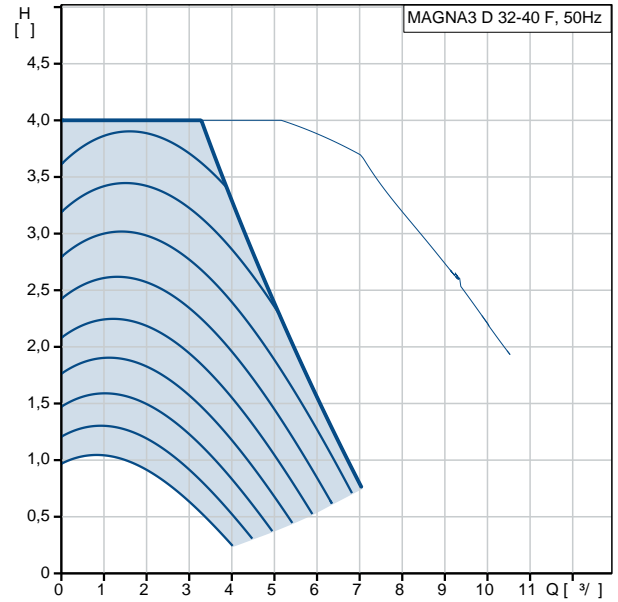

MAGNA3 D 32-40 F
98333840
EAN : 5710629850843
1.219,49 UER
4.6 ^{3/}
3
TF : 40
110
CE,VDE,EAC,CN
ROHS,WEEE
D

EN-GJL-250
ASTM A48-250B
PES 30%GF

0 .. 40 °C

10
DIN
DN 32
PN6/10
220

-10 .. 110 °C

60 °C

983.2 / ³

-P1: 9 .. 66

50 Hz

1 x 230

0.09 .. 0.61 A

(IEC 34-5): X4D

(IEC 85): F

(EEI): 0.19

15.6

16.3

0.053 ³

Norwegian NRF no.: 9042346

C : DE

8413703000