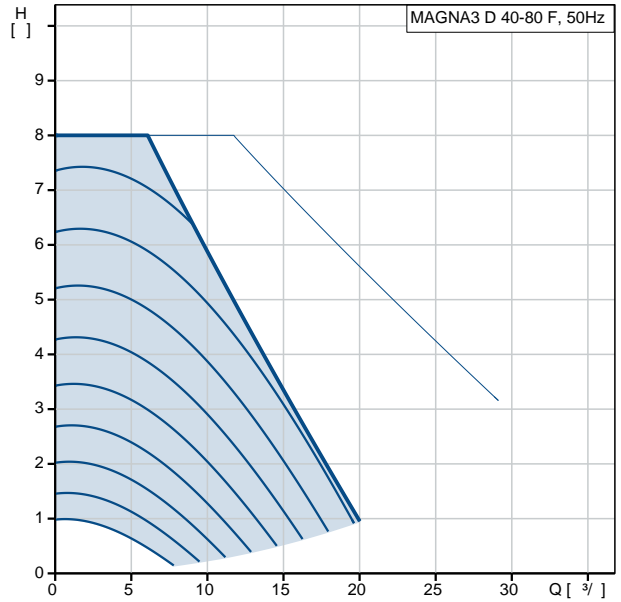

MAGNA3 D 40-80 F
97924463
EAN : 5710626495412
2.028,81 UER
TF : 10.6 ³/_l
5.4
80
110
CE,VDE,EAC,CN
ROHS,WEEE
D

EN-GJL-250
ASTM A48-250B
PES 30%GF

0 .. 40 °C

10
DIN
DN 40
PN6/10
220

-10 .. 110 °C

60 °C

983.2 / ³

-P1: 17 .. 269

50 Hz
1 x 230

0.19 .. 1.24 A

(IEC 34-5): X4D

(IEC 85): F

(EEI): 0.20

32.2

36

0.087 ³

Swedish RSK No.: 5732529

Norwegian NRF no.: 9042756

C : DE

8413703000