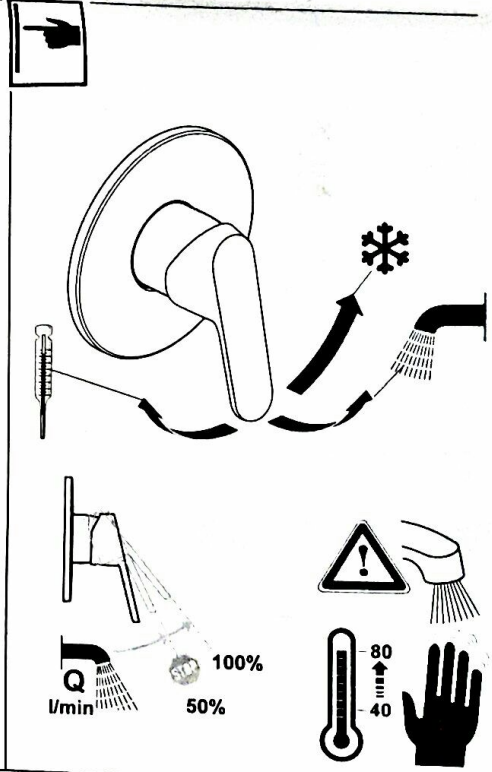

CERAPLAN 2

A 5960 ..

0116 / A 866 618
 (+ A 865 612)
 Made in Germany

Ideal Standard International NV
 Corporate Village - Gent Building
 Da Vincilaan 2
 1935 Zaventem
 Belgium

www.idealstandardinternational.com