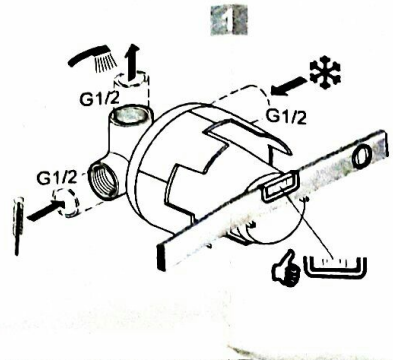

CERAPLAN 2

A 5960 ..

0116 / A 866 618
 (+ A 865 612)
 Made in Germany

Ideal Standard International NV
 Corporate Village - Gent Building
 Da Vincilaan 2
 1935 Zaventem
 Belgium

www.idealstandardinternational.com