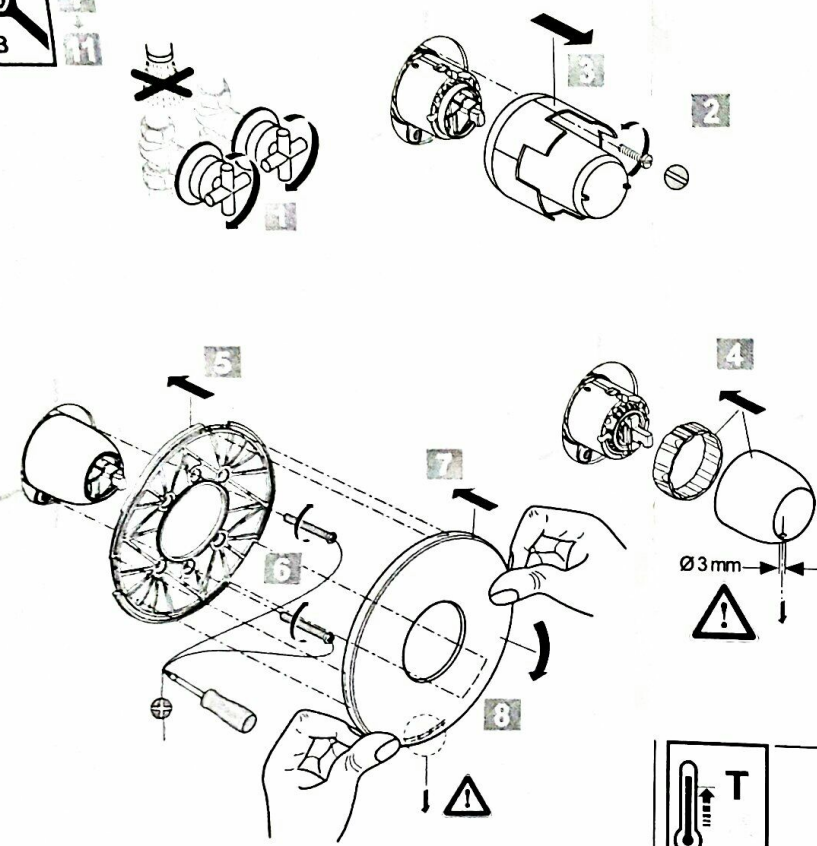

CERAPLAN 2

A 5960 ..

0116 / A 866 618
 (+ A 865 612)
 Made in Germany

Ideal Standard International NV
 Corporate Village - Gent Building
 Da Vincilaan 2
 1935 Zaventem
 Belgium

www.idealstandardinternational.com