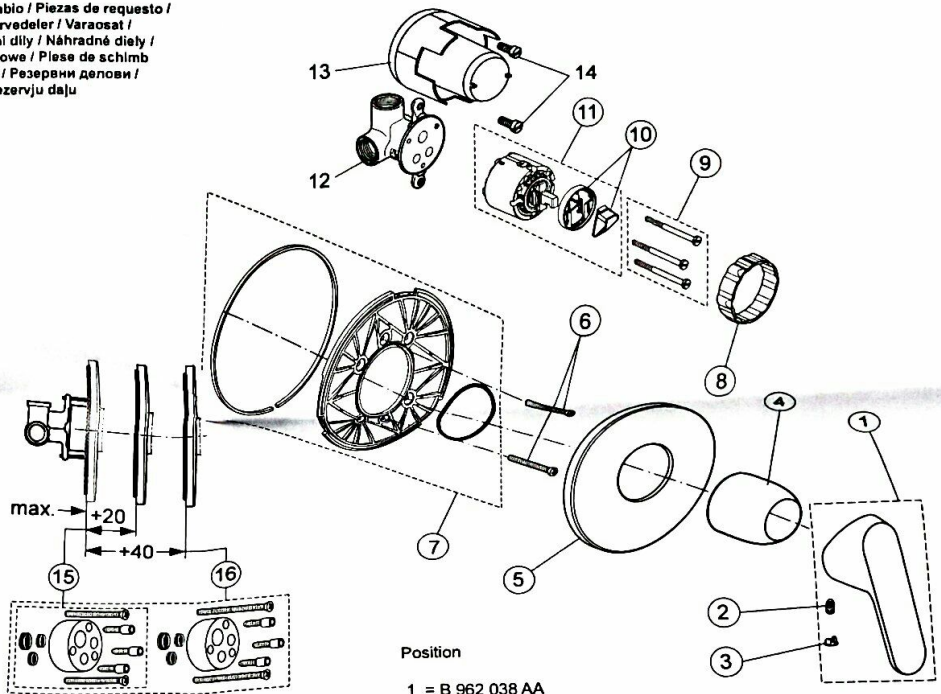

CERAPLAN 2

A 5960 ..

0116 / A 866 618
 (+ A 865 612)
 Made in Germany

Ideal Standard International NV
 Corporate Village - Gent Building
 Da Vincilaan 2
 1935 Zaventem
 Belgium

www.idealstandardinternational.com