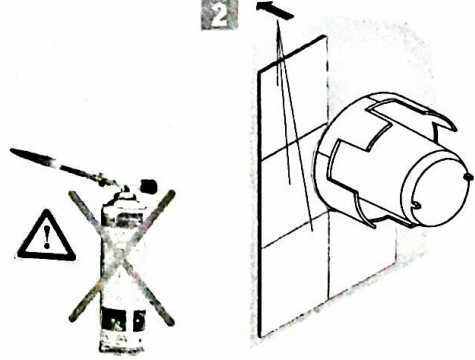

CERAPLAN 2

A 5960 ..

0116 / A 866 618
 (+ A 865 612)
 Made in Germany

Ideal Standard International NV
 Corporate Village - Gent Building
 Da Vincilaan 2
 1935 Zaventem
 Belgium

www.idealstandardinternational.com