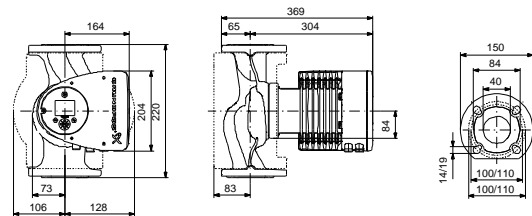

MAGNA3 40-100 F N

EAN : 97924350
5710626494262

TF : 11.7 ³/_l
6.7
100
110
CE,VDE,EAC,CN
ROHS,WEEE
D

EN 1.4308
ASTM 351 CF8
PES 30%GF

0 .. 40 °C

10
DIN
DN 40
PN6/10
220

-10 .. 110 °C

60 °C

983.2 / ³

-P1: 18 .. 359

50 Hz

1 x 230

0.2 .. 1.66 A

(IEC 34-5): X4D

(IEC 85): F

(EEI): 0.18

17

18.7

0.039 ³

Danish VVS No.: 380982410

Swedish RSK No.: 5803217

C : DE

8413703000